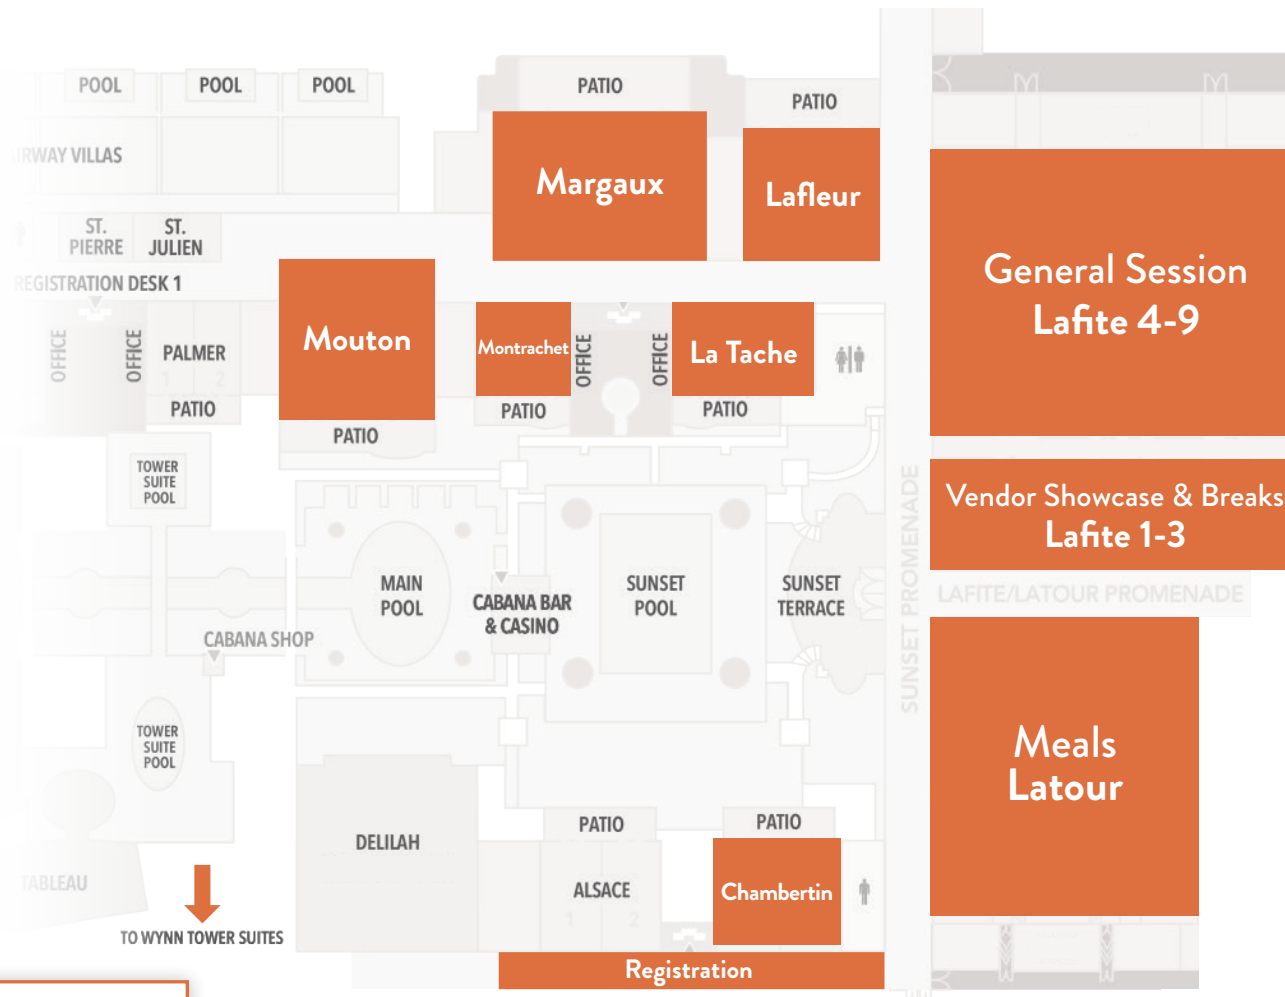

# Wynn Convention Map

- **Registration:** Registration Desk
- **Latour:** Meals
- **Vendor Showcase & Breaks:** Lafite 1-3
- **General Session:** Lafite 4-9
- **Breakouts:** Mouton, Montrachet, La Tache, Margaux, Lafleur, Chambertin